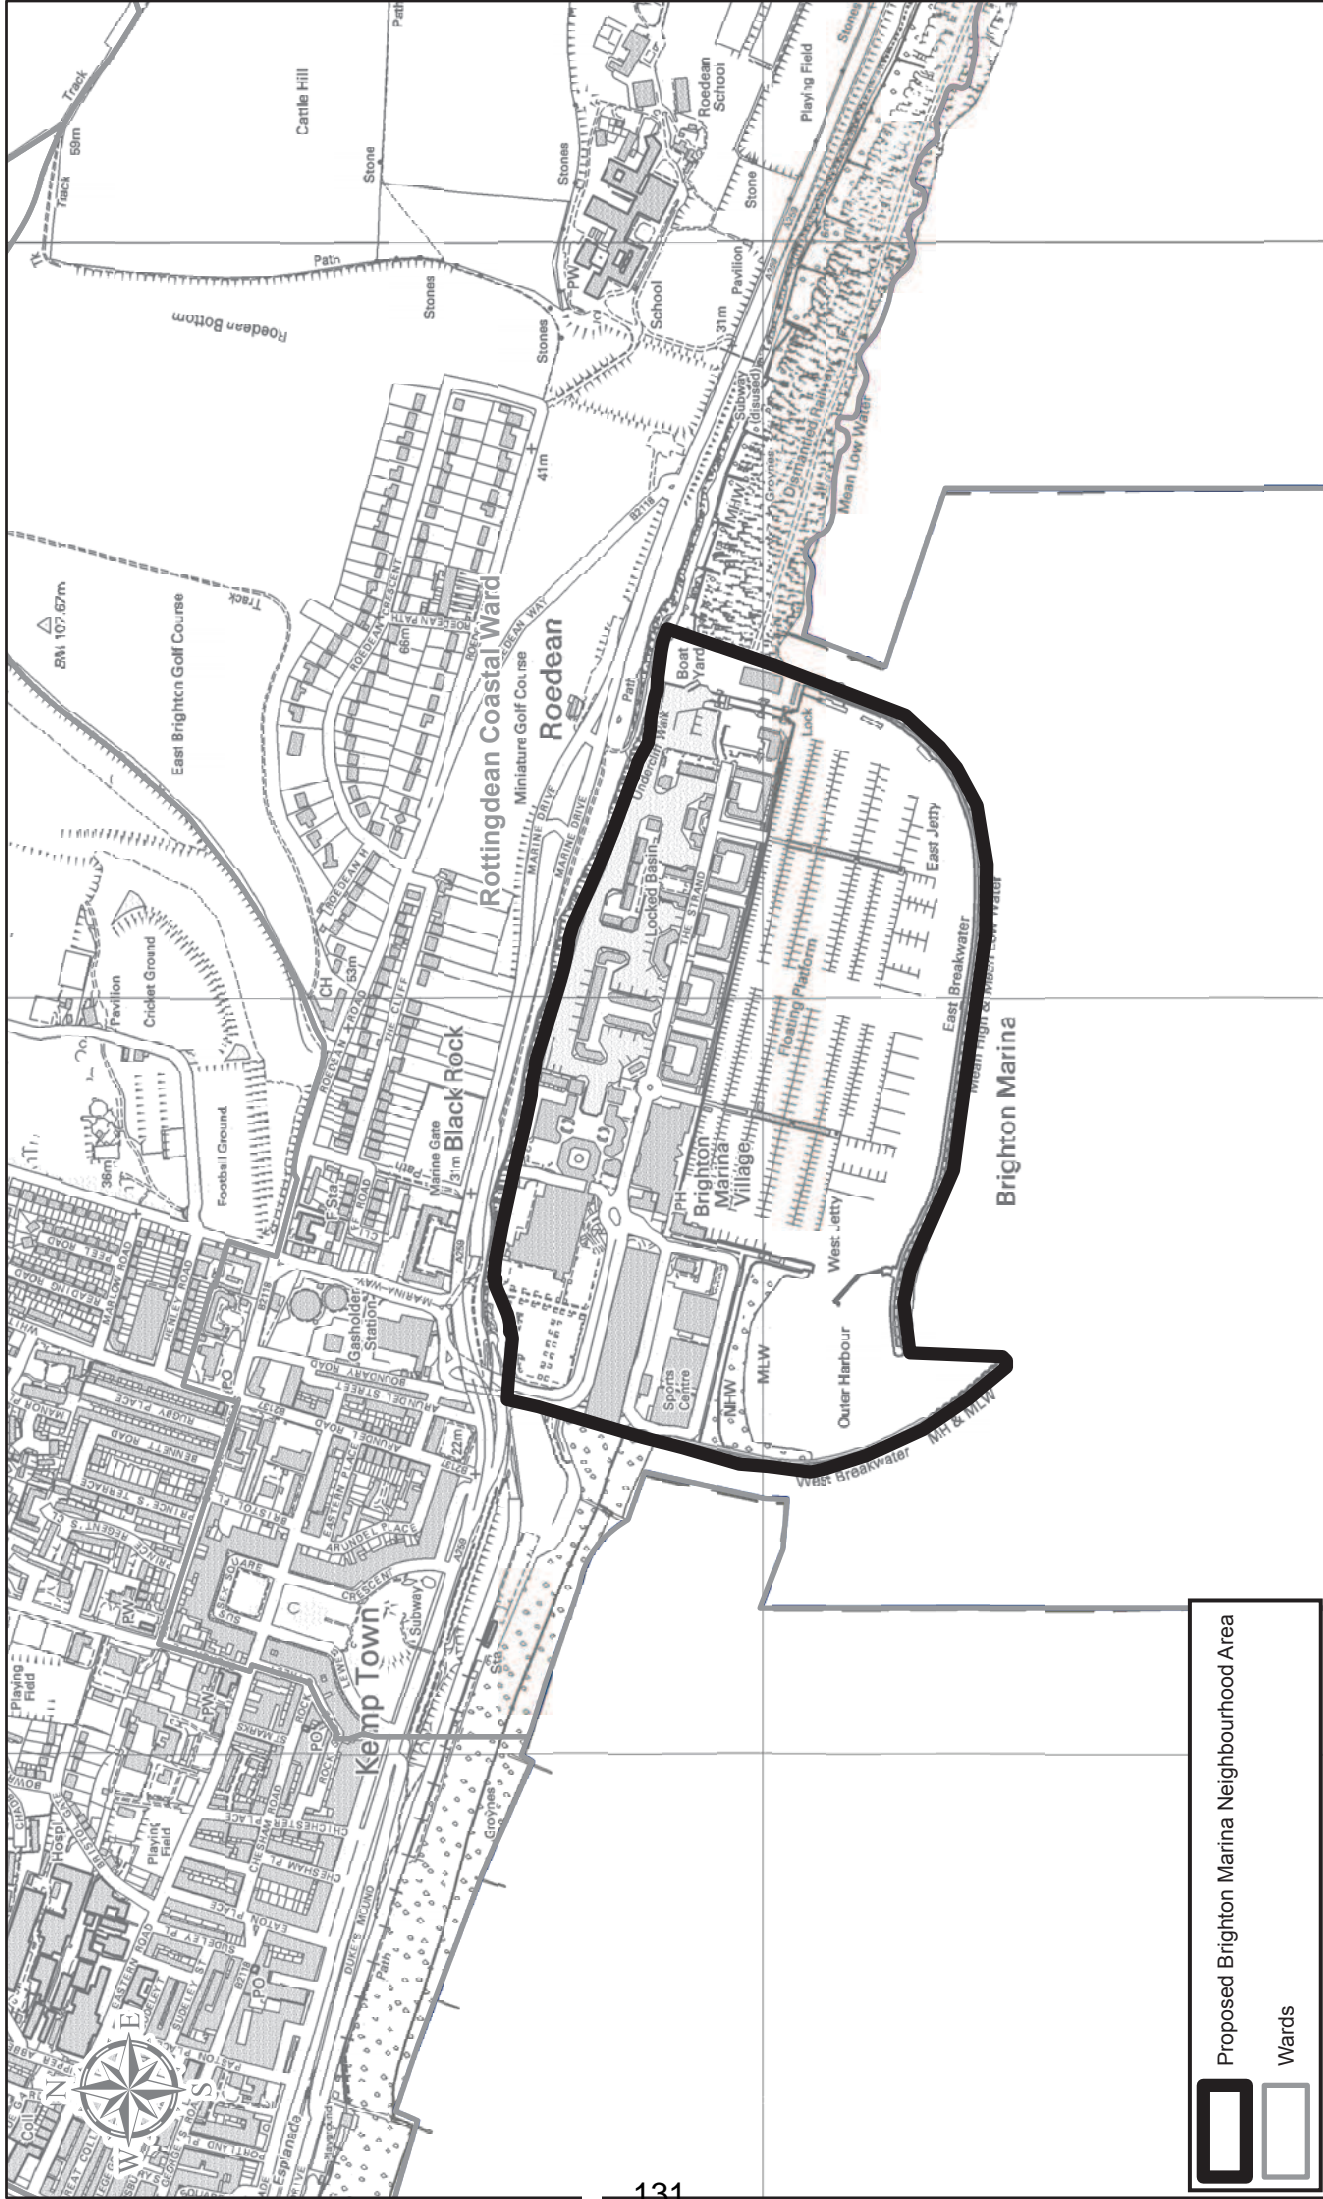

Proposed Brighton Marina Neighbourhood Area

Scale: 1:10,000 0 260 520 1,040 Meters

Legend:
 Proposed Brighton Marina Neighbourhood Area
 Wards

(c) Crown Copyright. All rights reserved. Licence: 100020999, Brighton & Hove City Council. 2014. Mapping & Information, Planning Strategy Group.